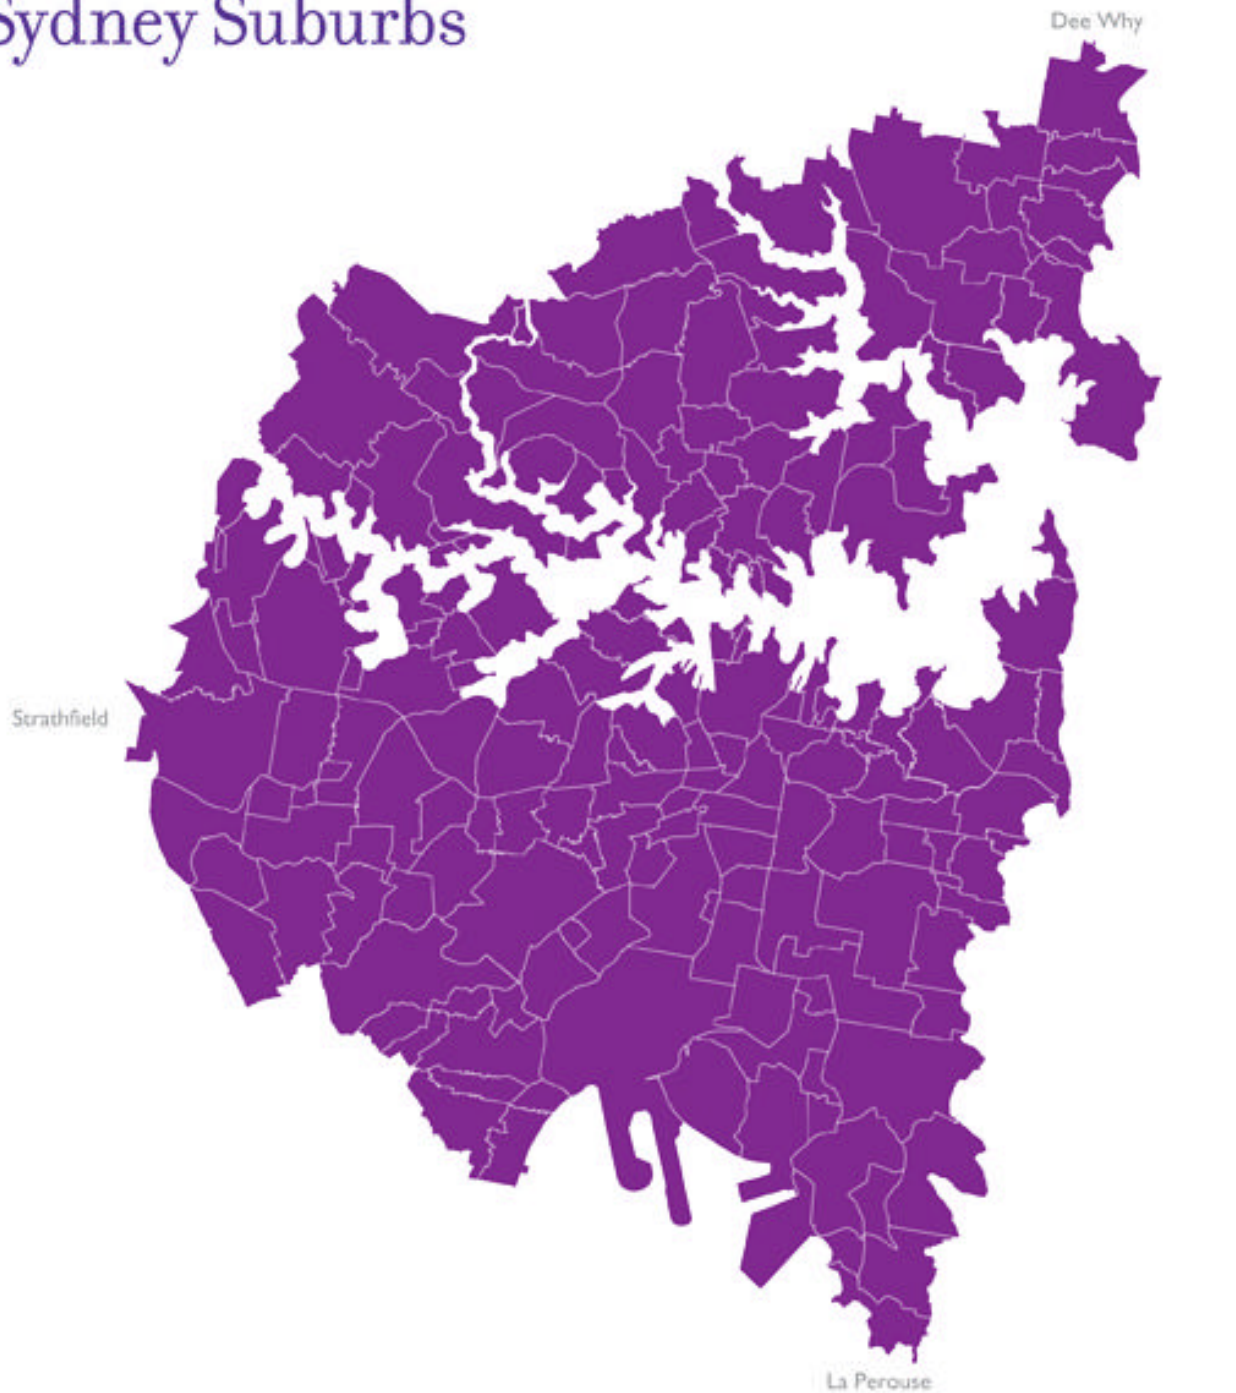

Sydney Suburbs

Abbotsford	Bronte	Daceyville	Haberfield	Manly Vale	Point Piper	Strathfield South
Alexandria	Brookvale	Darling Harbour	Hanley	Maroubra	Port Bocary	South Coogee
Allambie Heights	Burwood	Darling Point	Harbord	Marrickville	Potts Pt	Summer Hill
Annandale	Burwood Heights	Darlinghurst	Haymarket	Mascot	Putney	Surry Hills
Arncliffe	Cabarita	Darlington	Hillsdale	Matraville	Pymont	Sydenham
Artamon	Cammeray	Dawes Pt	Homebush	McMahons Point	Queens Park	Sydney
Ashbury	Camperdown	Dee Why	Hunters Hill	Middle Cove	Queenscliff	Tamarama
Ashfield	Campsie	Dobroyd Pt	Huntleys Cove	Millers Pt	Randwick	Tempe
Balgowlah	Canada Bay	Double Bay	Huntleys Point	Milsons Point	Redfern	Tennyson Point
Balmain	Canterbury	Dover Heights	Hurlstone Park	Moore Park	Rhodes	The Rocks
Balmoral	Castle Cove	Drummoyne	Kensington	Mortlake	Riverview	Turrella
Banksia	Castlecrag	Dulwich Hill	Killarney Heights	Mosman	Rockdale	Ultimo
Banksmeadow	Centennial Park	Earlwood	Kingsford	Naremburn	Rodd Point	Undercliffe
Bardwell Park	Chatswood	Eastlakes	Kirribilli	Neutral Bay	Rose Bay	Vaucluse
Beaconsfield	Chifley	Edgecliff	Kyeemagh	Newtown	Rosebery	Wareemba
Beauty Point	Chippendale	Elizabeth Bay	La Perouse	North Balgowlah	Roseville	Waterloo
Belfield	Chiswick	Enmore	Lane Cove	North Curl Curl	Roseville Chase	Watsons Bay
Bellevue Hill	Clontarf	Erskineville	Leichardt	North Ryde	Rozelle	Waverley
Belmore	Clovelly	Eveleigh	Lewisham	North Sydney	Rushcutters Bay	Waverton
Ben Buckler	Concord	Fairlight	Liberty Grove	Northbridge	Russell Lea	Willoughby
Birchgrove	Coogee	Five Dock	Lilyfield	Northwood	Ryde	Wollstonecraft
Bondi	Cremorne	Freshwater	Linely Point	Osborne Park	Seaforth	Woollahra
Bondi Junction	Crows Nest	Forest Lodge	Little Bay	Paddington	St Leonards	Woolloomooloo
Botany	Croydon	Gladesville	Longueville	Pagewood	St Peters	Woolwich
Breakfast Point	Croydon Park	Glebe	Malsbar	Petersham	Stanmore	Zetland
Brighton Le-Sands	Curl Curl	Greenwich	Manly	Phillip Bay	Strathfield	